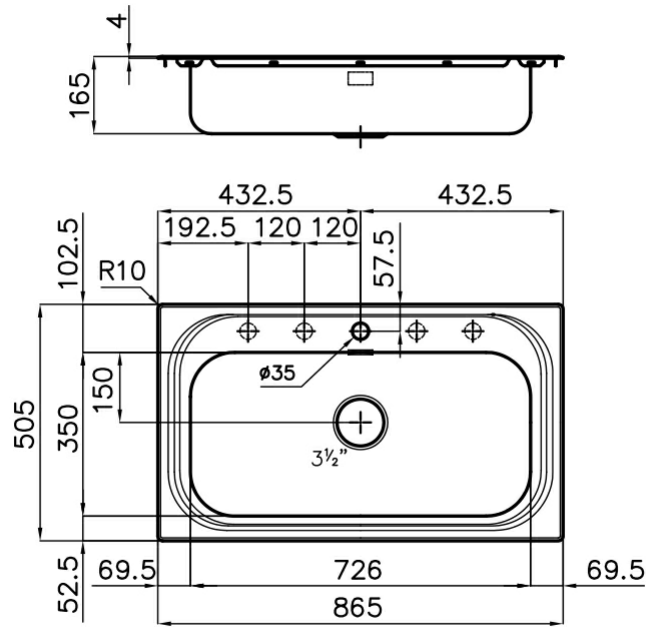

Sink

S1000

Sink - 1 bowl - Bordo Ribassato (BR)

Code: 1180 150

Product Details

Materials/Finishes	Foster-brushed finish AISI 304 stainless steel
Cabinet	80 cm
Dimensions	865x505 mm
Edge/Installation Type	Bordo Ribassato (BR)
Cut out	840x480 mm
Number of bowls	1 bowl
Bowl dimension	726x350 mm
Waste fitting	3,5" waste
Mixer holes	One standard hole - 2nd and 3rd holes on request
Standard fittings	fixing brackets, gasket, waste fitting, overflow and siphon. Packing: single carton box.

Features

Added value

Basket 3,5" waste fitting

2nd / 3rd hole available

Dimensions

Optional accessories

glass chopping board 8633 300

iroko-wood sliding chopping board 8643 000